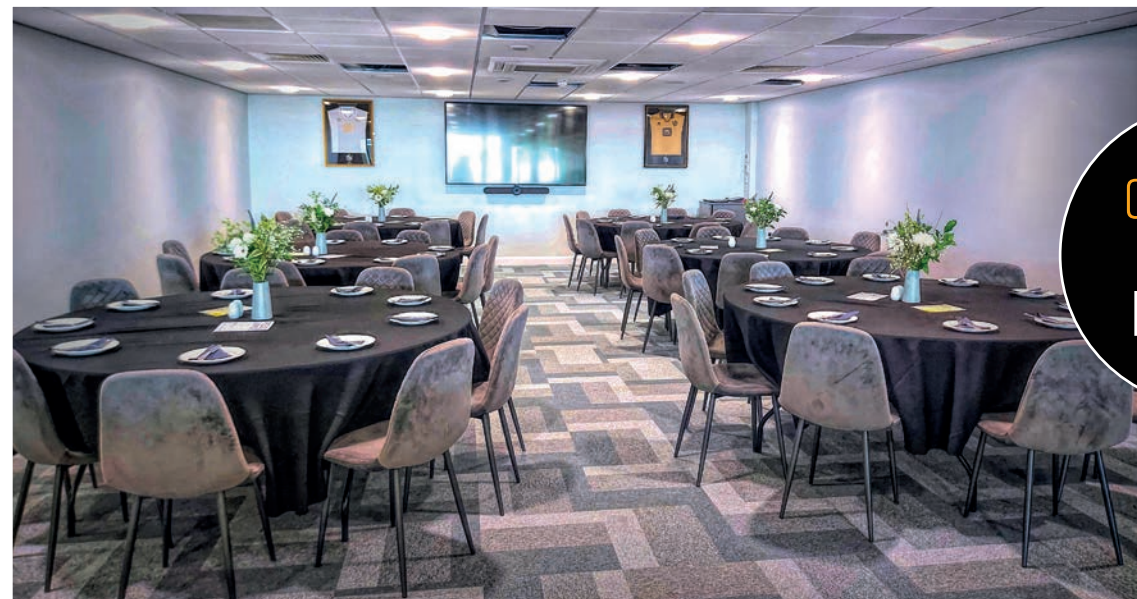

THE BOARDROOM

CAPACITY
MIN 40
MAX 60

ROOM HIRE PRICES

	HALF DAY	FULL DAY	EVENING
WEEKDAY	200	300	300
WEEKEND	300	350	350

INCLUDES:

- Tea, Coffee & Biscuits
- Water on Tables
- Flip Charts
- Free Wifi
- Free parking